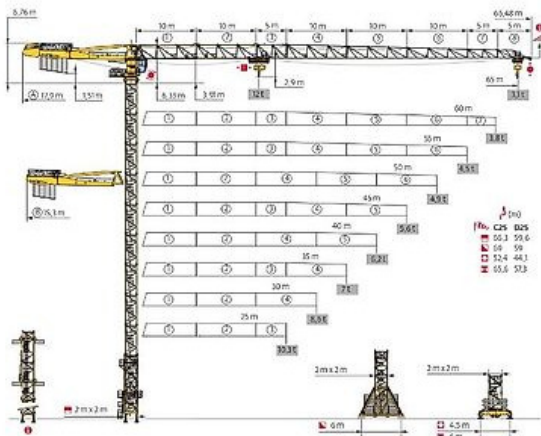

TOWER CRANE POTAIN MDT 269 J 12

Price: € 356,400 ex-VAT

MDT 269 J12

CE EN 14439 C25-D25

Stock Number: MAC1655101

Machine Location: Bad Waldsee, Germany

Machine Specifications

Brand: POTAIN Model: Turmdrehkran MDT 269 J 12 Year of Manufacture: 2021 Outreach: 65 m Load Capacity: 2.800 kg, max. 12.000 kg Hook Height: 32,50 m (3x KM649E L=10,0m) Base Cross: Fundamentkreuz ZD463 4,50 m X 4, 50 m including 55 to. Ballast Hoist: 75 HPL 30 (High Performance Lifting) Heating for Hoist Motor Slewing Gear: RVF 162 Optima + Trolley Gear: 6 DVF 4 Optima