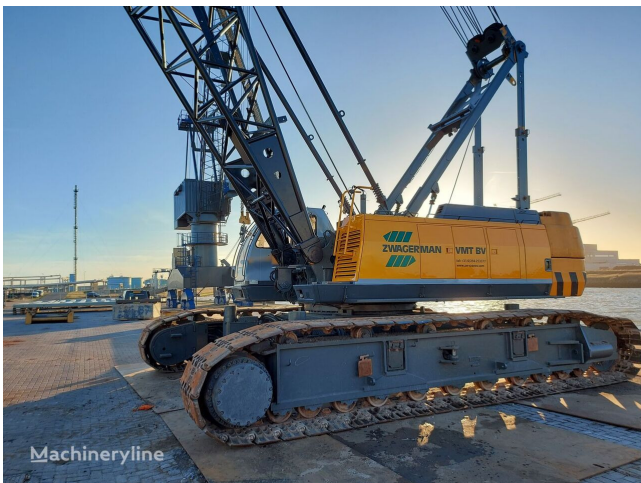

## **CRAWLER CRANE SUMITOMO SC 1000 PAX S2**

**Price: Price on application ex-VAT**

### **Contact details for Dealer**

Branch: Netherlands, Middenweg  
81, 1394 AE Nederhorst  
den Berg, The Netherlands

Contact:

**Stock Number: MAC1655146**

**Machine Location: Nederhorst den Berg, Netherlands**

### **Machine Specifications**

Fabrication: Sumitomo Type: SC 1000 PAX S2 Build Year: 2000 Engine: Mitsubishi Engine Type: 6 D 22  
CT Max. Tonnage: 100 Ton Boom Length: 42.7 Metre Safety: Kruger Safety Type: Mark 4K Undercarriage:  
Standard Origin: Japan Brand: Sumitomo Reference Number: ZW.303 Year of Manufacture: 2000