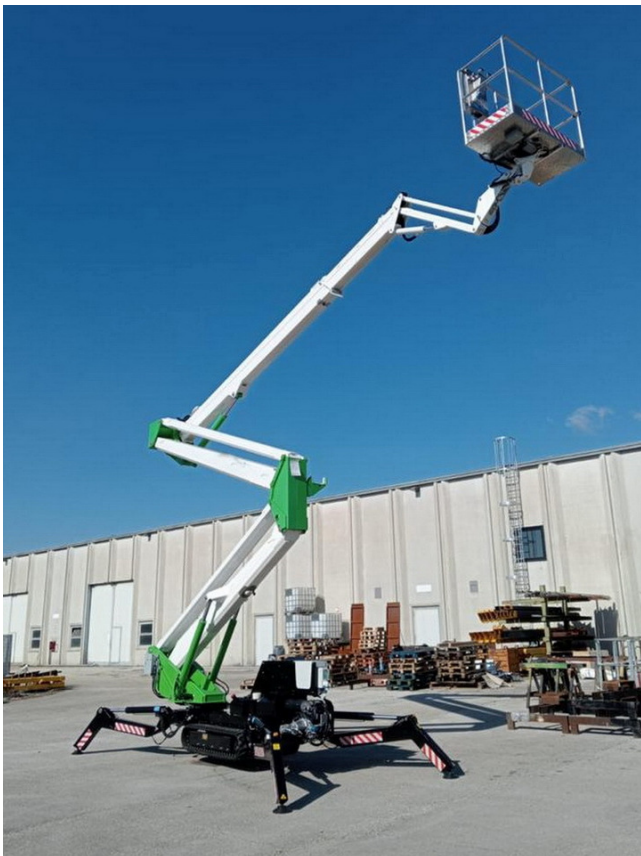

## ARTICULATED BOOM COMET LEOPARD25

Price: € 77,500 ex-VAT

### Machine Specifications

Product Brand: COMET Product Reference Number: 9545 Year of Manufacture: 2024 Model: LEOPARD25 - PIATTAFORMA CON BRACCIO ARTICOLATO E CESTO IN ALLUMINIO CON JIB SU CINGOLI (SPIDER LIFT) Working Height: 25 M Maximum Lateral Reach: Up to 12 M Maximum Load Capacity: 250 KG Number of Hydraulic Stabilizers: 4 Control Type: Electro-Hydraulic Basket Material: Fiberglass Accessory Engine Type: Gasoline (HONDA HP 20) Features: Automatic Stabilization via Remote Control Additional Features: Radio Remote Control, Remote Diagnostic