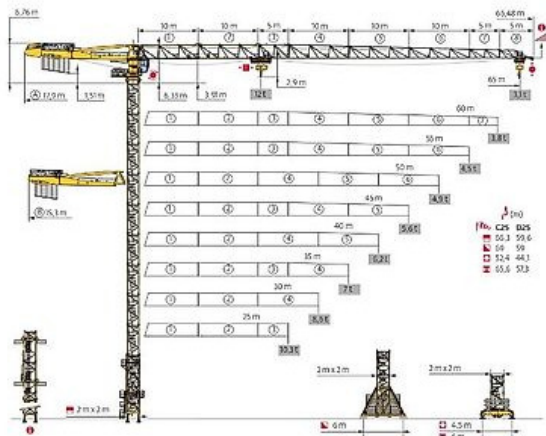

TOWER CRANE POTAIN MDT 269 J 12

Price: € 356,400 ex-VAT

MDT 269 J12

CE EN 14439 C25-D25

Contact details for Dealer

Branch:

Germany, Stahlstraße 9,
88339 Bad Waldsee,
Germany

Contact:

Stock Number: MAC1655101

Machine Location: Bad Waldsee, Germany

Machine Specifications

Brand: POTAIN Model: Turmdrehkran MDT 269 J 12 Year of Manufacture: 2021 Outreach: 65 m Load Capacity: 2.800 kg, max. 12.000 kg Hook Height: 32,50 m (3x KM649E L=10,0m) Base Cross: Fundamentkreuz ZD463 4,50 m X 4, 50 m including 55 to. Ballast Hoist: 75 HPL 30 (High Performance Lifting) Heating for Hoist Motor Slewing Gear: RVF 162 Optima + Trolley Gear: 6 DVF 4 Optima