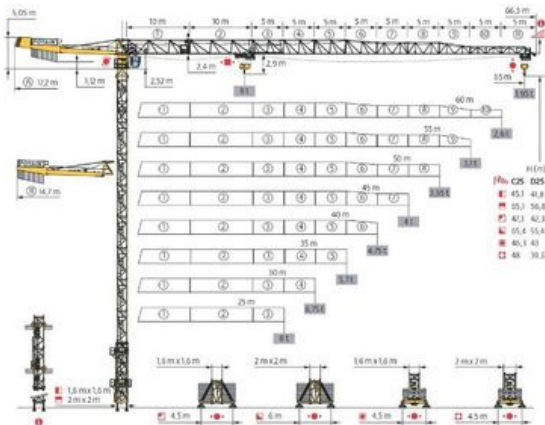

TOWER CRANE POTAIN MDT 218 A J 8

Price: € 189,200 ex-VAT

Grove Manitowoc National Crane Potain

Potain MDT 218 A J 8

Contact details for Dealer

Branch:

Germany, Stahlstraße 9,
88339 Bad Waldsee,
Germany

Contact:

Stock Number: MAC1655098

Machine Location: Bad Waldsee, Germany

Machine Specifications

Potain MDT 218 A J 8 Turmdrehkran Year of manufacture: 2013 Outreach: 55m - 2.900 kg, maximum 8.000 kg Jib color: red/white Hook height: 33.70m (3x 10.0m) Hoist: 33 LVF 20 Optima All drives frequency-controlled Automatic fuse SM/DM, 2-/ 4-strand Cabin -Ultra View heated Display device VISU 2 Windscreen wipers on side and front windows Sun blinds, split control panel Load signs Preparation for TopTracing Wind release at the crane base Undercar