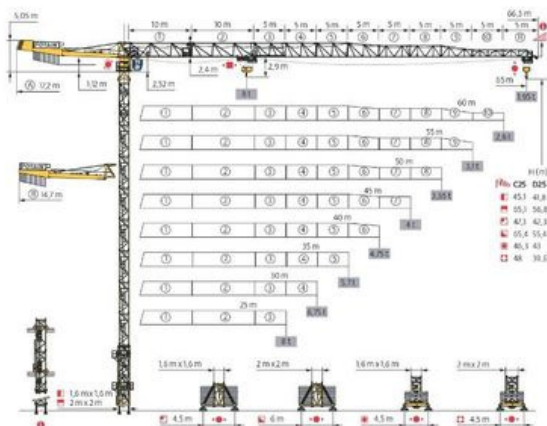

## TOWER CRANE POTAIN MDT 218 A J 8

Price: € 189,200 ex-VAT

Grove Manitowoc National Crane Potain

### Contact details for Dealer

Branch:

Germany, Stahlstraße 9 ,  
88339 Bad Waldsee,  
Germany

Contact:

Stock Number: **MAC1655098**

Machine Location: **Bad Waldsee, Germany**

### Machine Specifications

Potain MDT 218 A J 8 Turmdrehkran Year of manufacture: 2013 Outreach: 55m - 2.900 kg, maximum 8.000 kg Jib color: red/white Hook height: 33.70m (3x 10.0m) Hoist: 33 LVF 20 Optima All drives frequency-controlled Automatic fuse SM/DM, 2-/ 4-strand Cabin -Ultra View heated Display device VISU 2 Windscreen wipers on side and front windows Sun blinds, split control panel Load signs Preparation for TopTracing Wind release at the crane base Undercar