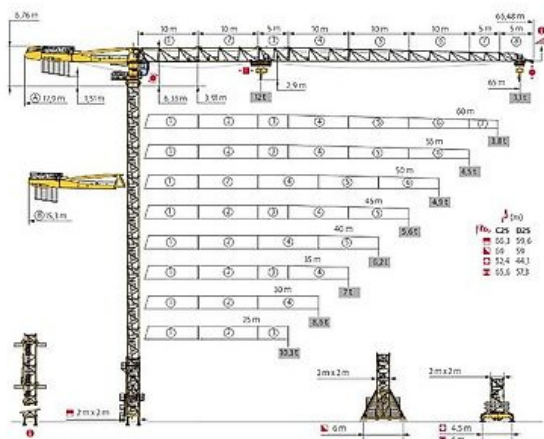

TOWER CRANE POTAIN MDT 269 J 12

Price: € 356,400 ex-VAT

MDT 269 J12

CE EN 14439 C25-D25

Stock Number: MAC1655101

Machine Location: Bad Waldsee, Germany

Machine Specifications

Brand: POTAIN Model: Turmdrehkran MDT 269 J 12 Year of Manufacture: 2021 Outreach: 65 m Load Capacity: 2.800 kg, max. 12.000 kg Hook Height: 32,50 m (3x KM649E L=10,0m) Base Cross: Fundamentkreuz ZD463 4,50 m X 4, 50 m including 55 to. Ballast Hoist: 75 HPL 30 (High Performance Lifting) Heating for Hoist Motor Slewing Gear: RVF 162 Optima + Trolley Gear: 6 DVF 4 Optima