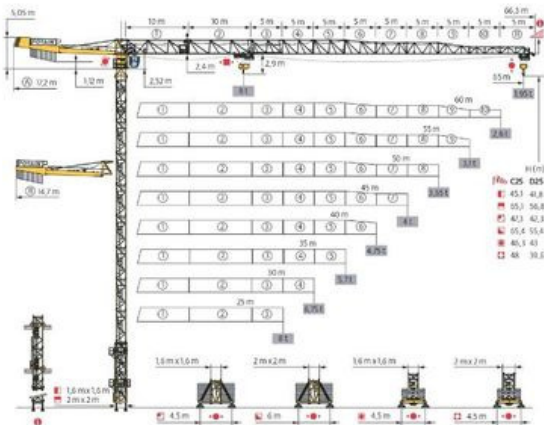

TOWER CRANE POTAIN MDT 218 A J 8

Price: € 189,200 ex-VAT

Grove Manitowoc National Crane Potain

Potain MDT 218 A J 8

Contact details for Dealer

Branch:

Germany, Stahlstraße 9,
88339 Bad Waldsee,
Germany

Contact:

Stock Number: MAC1655098

Machine Location: Bad Waldsee, Germany

Machine Specifications

Potain MDT 218 A J 8 Turmdrehkran Year of manufacture: 2013 Outreach: 55m - 2.900 kg, maximum 8.000 kg Jib color: red/white Hook height: 33.70m (3x 10.0m) Hoist: 33 LVF 20 Optima All drives frequency-controlled Automatic fuse SM/DM, 2-/ 4-strand Cabin -Ultra View heated Display device VISU 2 Windscreen wipers on side and front windows Sun blinds, split control panel Load signs Preparation for TopTracing Wind release at the crane base Undercar