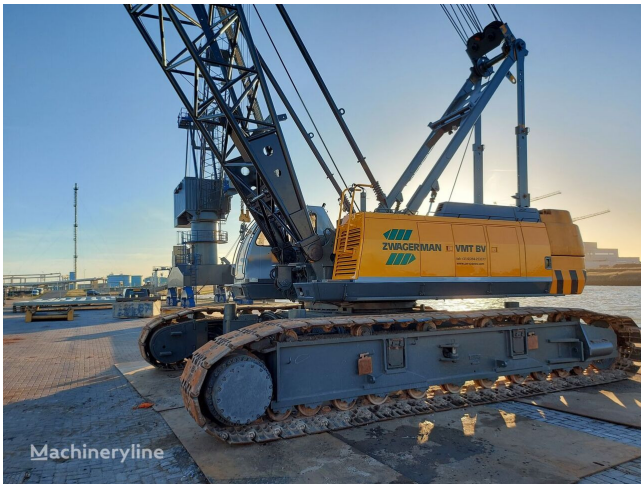

CRAWLER CRANE SUMITOMO SC 1000 PAX S2

Price: Price on application ex-VAT

Contact details for Dealer

Branch: Netherlands, Middenweg
81, 1394 AE Nederhorst
den Berg, The Netherlands

Contact:

Stock Number: MAC1655146

Machine Location: Nederhorst den Berg, Netherlands

Machine Specifications

Fabrication: Sumitomo Type: SC 1000 PAX S2 Build Year: 2000 Engine: Mitsubishi Engine Type: 6 D 22
CT Max. Tonnage: 100 Ton Boom Length: 42.7 Metre Safety: Kruger Safety Type: Mark 4K Undercarriage:
Standard Origin: Japan Brand: Sumitomo Reference Number: ZW.303 Year of Manufacture: 2000