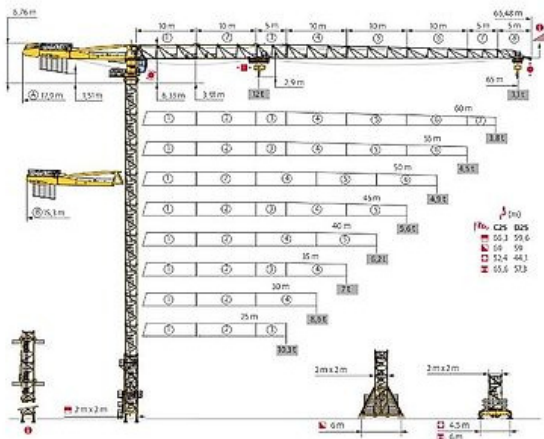

TOWER CRANE POTAIN MDT 269 J 12

Price: € 356,400 ex-VAT

MDT 269 J12

CE EN 14439 C25-D25

Stock Number: MAC1655101

Machine Location: Bad Waldsee, Germany

Machine Specifications

Brand: POTAIN Model: Turmdrehkran MDT 269 J 12 Year of Manufacture: 2021 Outreach: 65 m Load Capacity: 2.800 kg, max. 12.000 kg Hook Height: 32,50 m (3x KM649E L=10,0m) Base Cross: Fundamentkreuz ZD463 4,50 m X 4, 50 m including 55 to. Ballast Hoist: 75 HPL 30 (High Performance Lifting) Heating for Hoist Motor Slewing Gear: RVF 162 Optima + Trolley Gear: 6 DVF 4 Optima