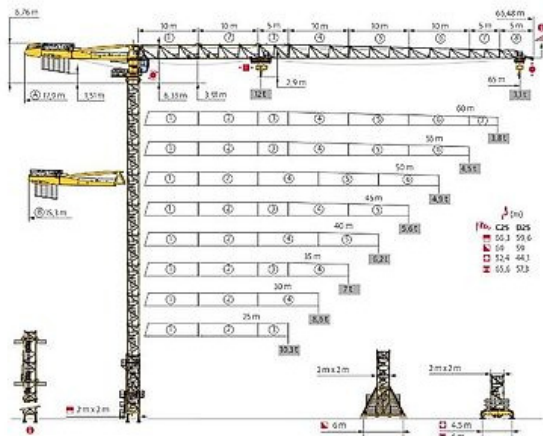

TOWER CRANE POTAIN MDT 269 J 12

Price: € 356,400 ex-VAT

MDT 269 J12

CE EN 14439 C25-D25

Contact details for Dealer

Branch:

Germany, Stahlstraße 9,
88339 Bad Waldsee,
Germany

Contact:

Stock Number: MAC1655101

Machine Location: Bad Waldsee, Germany

Machine Specifications

Brand: POTAIN Model: Turmdrehkran MDT 269 J 12 Year of Manufacture: 2021 Outreach: 65 m Load Capacity: 2.800 kg, max. 12.000 kg Hook Height: 32,50 m (3x KM649E L=10,0m) Base Cross: Fundamentkreuz ZD463 4,50 m X 4, 50 m including 55 to. Ballast Hoist: 75 HPL 30 (High Performance Lifting) Heating for Hoist Motor Slewing Gear: RVF 162 Optima + Trolley Gear: 6 DVF 4 Optima