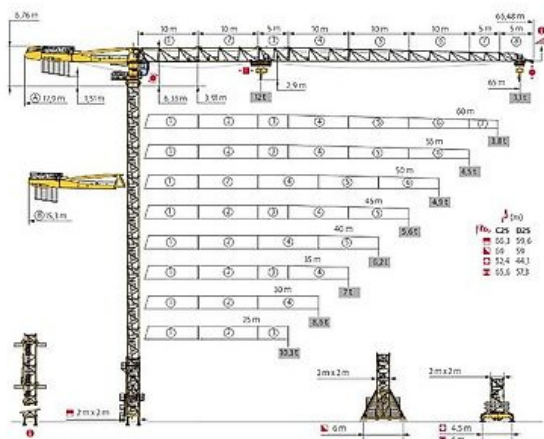

## TOWER CRANE POTAIN MDT 269 J 12

Price: € 356,400 ex-VAT

MDT 269 J12

CE EN 14439 C25-D25

### Contact details for Dealer

Branch: Germany, Stahlstraße 9 ,  
88339 Bad Waldsee,  
Germany

Contact:

Stock Number: MAC1655101

Machine Location: Bad Waldsee, Germany

### Machine Specifications

Brand: POTAIN Model: Turmdrehkran MDT 269 J 12 Year of Manufacture: 2021 Outreach: 65 m Load Capacity: 2.800 kg, max. 12.000 kg Hook Height: 32,50 m (3x KM649E L=10,0m) Base Cross: Fundamentkreuz ZD463 4,50 m X 4, 50 m including 55 to. Ballast Hoist: 75 HPL 30 (High Performance Lifting) Heating for Hoist Motor Slewing Gear: RVF 162 Optima + Trolley Gear: 6 DVF 4 Optima