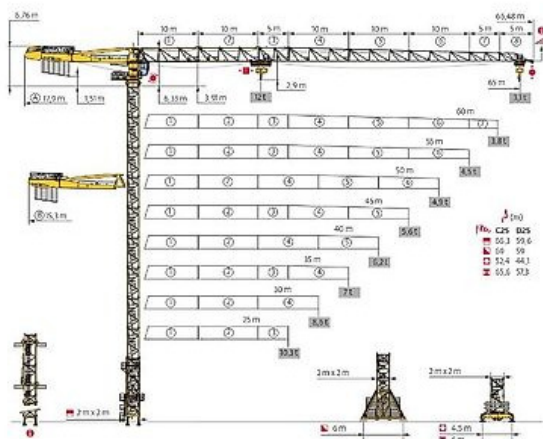

TOWER CRANE POTAIN MDT 269 J 12

Price: € 356,400 ex-VAT

MDT 269 J12

CE EN 14439 C25-D25

Contact details for Dealer

Branch: Germany, Stahlstraße 9 ,
88339 Bad Waldsee,
Germany

Contact:

Stock Number: MAC1655101

Machine Location: Bad Waldsee, Germany

Machine Specifications

Brand: POTAIN Model: Turmdrehkran MDT 269 J 12 Year of Manufacture: 2021 Outreach: 65 m Load Capacity: 2.800 kg, max. 12.000 kg Hook Height: 32,50 m (3x KM649E L=10,0m) Base Cross: Fundamentkreuz ZD463 4,50 m X 4, 50 m including 55 to. Ballast Hoist: 75 HPL 30 (High Performance Lifting) Heating for Hoist Motor Slewing Gear: RVF 162 Optima + Trolley Gear: 6 DVF 4 Optima