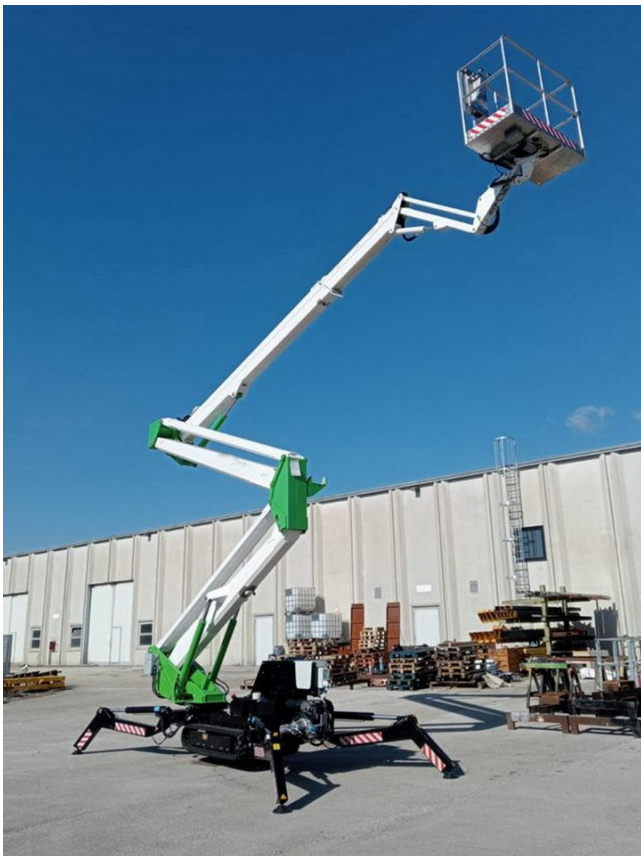

# **ARTICULATED BOOM COMET LEOPARD25**

**Price: € 77,500 ex-VAT**

## **Machine Specifications**

Product Brand: COMET Product Reference Number: 9545 Year of Manufacture: 2024 Model: LEOPARD25 - PIATTAFORMA CON BRACCIO ARTICOLATO E CESTO IN ALLUMINIO CON JIB SU CINGOLI (SPIDER LIFT) Working Height: 25 M Maximum Lateral Reach: Up to 12 M Maximum Load Capacity: 250 KG Number of Hydraulic Stabilizers: 4 Control Type: Electro-Hydraulic Basket Material: Fiberglass Accessory Engine Type: Gasoline (HONDA HP 20) Features: Automatic Stabilization via Remote Control Additional Features: Radio Remote Control, Remote Diagnostic