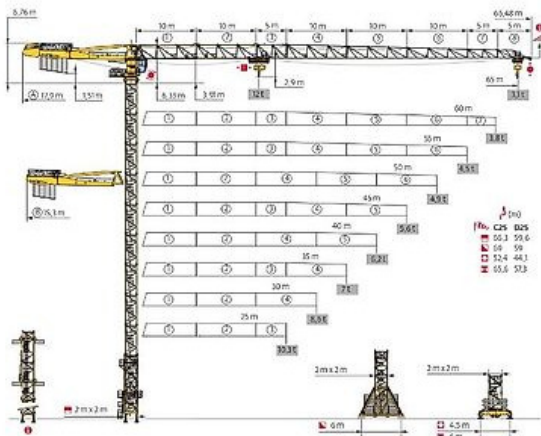

TOWER CRANE POTAIN MDT 269 J 12

Price: € 356,400 ex-VAT

MDT 269 J12

CE EN 14439 C25-D25

Contact details for Dealer

Branch:

Germany, Stahlstraße 9,
88339 Bad Waldsee,
Germany

Contact:

Stock Number: MAC1655101

Machine Location: Bad Waldsee, Germany

Machine Specifications

Brand: POTAIN Model: Turmdrehkran MDT 269 J 12 Year of Manufacture: 2021 Outreach: 65 m Load Capacity: 2.800 kg, max. 12.000 kg Hook Height: 32,50 m (3x KM649E L=10,0m) Base Cross: Fundamentkreuz ZD463 4,50 m X 4, 50 m including 55 to. Ballast Hoist: 75 HPL 30 (High Performance Lifting) Heating for Hoist Motor Slewing Gear: RVF 162 Optima + Trolley Gear: 6 DVF 4 Optima