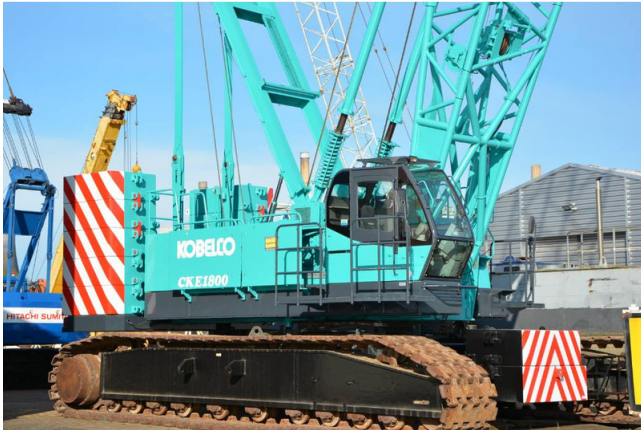

CRAWLER CRANE KOBELCO CKE 1800-1 F

Price: Price on application ex-VAT

Contact details for Dealer

Branch: Netherlands, Rivierkade 3
4931 AA Geertruidenberg,
The Netherlands
Contact: Christiaan dekker

Stock Number: MAC1654798

Machine Location: Geertruidenberg, Netherlands

Machine Specifications

Product: Kobelco CKE1800-1F Year of Manufacture: 2007 Operating Hours: 18000 Additional Options and Accessories: Hook blocks Main Boom Length: 76 meters Fly Jib Length: 30 meters Equipped with: Jibball, 70 tons hookblock & 160 tons hookblock Feature: Lifting computer Field of Application: Construction Mast Length: 7.600 cm Technical Condition: Very good Visual Appearance: Very good EPA Marked: Yes Delivery Terms: EXW Net Weight: 171000 kg Condition: Excellent