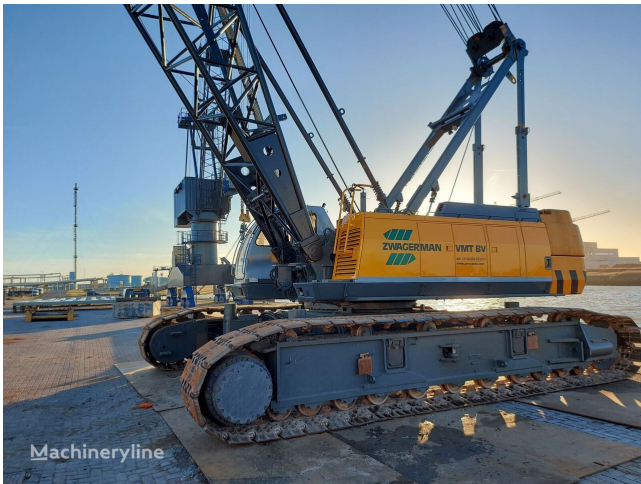

# **CRAWLER CRANE SUMITOMO SC 1000 PAX S2**

**Price: Price on application ex-VAT**

## **Contact details for Dealer**

Branch: Netherlands, Middenweg  
81, 1394 AE Nederhorst  
den Berg, The Netherlands

Contact:

**Stock Number: MAC1655146**

**Machine Location: Nederhorst den Berg, Netherlands**

## **Machine Specifications**

Fabrication: Sumitomo Type: SC 1000 PAX S2 Build Year: 2000 Engine: Mitsubishi Engine Type: 6 D 22  
CT Max. Tonnage: 100 Ton Boom Length: 42.7 Metre Safety: Kruger Safety Type: Mark 4K Undercarriage:  
Standard Origin: Japan Brand: Sumitomo Reference Number: ZW.303 Year of Manufacture: 2000