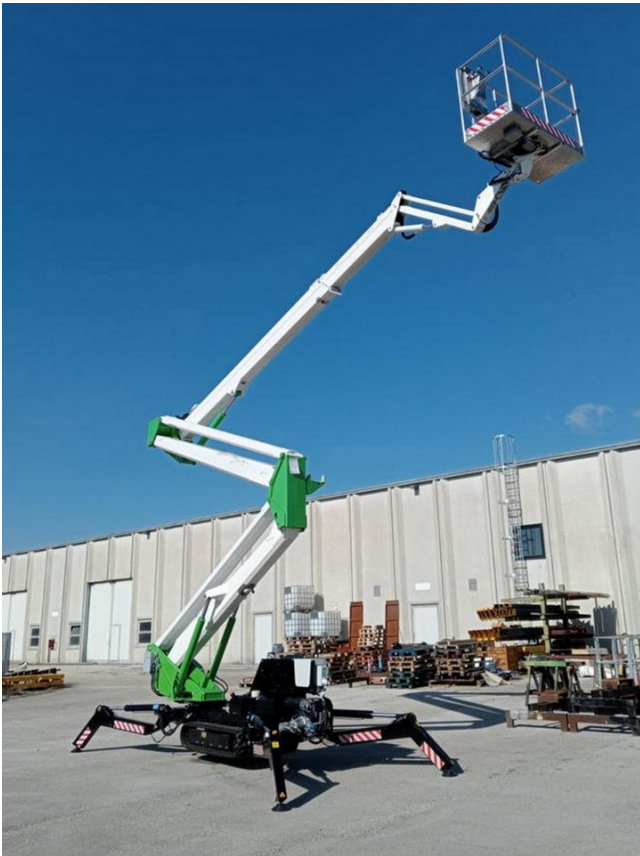

OMECA SPA

ARTICULATED BOOM COMET LEOPARD25

Price: € 77,500 ex-VAT

Contact details for Dealer

Branch: Italy, Via Trionfale, 12526,
00135 Roma, Italia
Contact: Gianluca Leo

Stock Number: MAC34568023

Machine Location: Roma, Italy

Machine Specifications

Product Brand: COMET Product Reference Number: 9545 Year of Manufacture: 2024 Model: LEOPARD25 - PIATTAFORMA CON BRACCIO ARTICOLATO E CESTO IN ALLUMINIO CON JIB SU CINGOLI (SPIDER LIFT) Working Height: 25 M Maximum Lateral Reach: Up to 12 M Maximum Load Capacity: 250 KG Number of Hydraulic Stabilizers: 4 Control Type: Electro-Hydraulic Basket Material: Fiberglass Accessory Engine Type: Gasoline (HONDA HP 20) Features: Automatic Stabilization via Remote Control Additional Features: Radio Remote Control, Remote Diagnostic