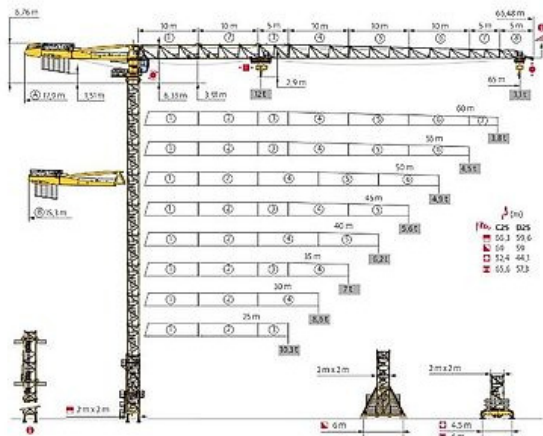

TOWER CRANE POTAIN MDT 269 J 12

Price: € 356,400 ex-VAT

MDT 269 J12

CE EN 14439 C25-D25

Stock Number: MAC1655101

Machine Location: Bad Waldsee, Germany

Machine Specifications

Brand: POTAIN Model: Turmdrehkran MDT 269 J 12 Year of Manufacture: 2021 Outreach: 65 m Load Capacity: 2.800 kg, max. 12.000 kg Hook Height: 32,50 m (3x KM649E L=10,0m) Base Cross: Fundamentkreuz ZD463 4,50 m X 4, 50 m including 55 to. Ballast Hoist: 75 HPL 30 (High Performance Lifting) Heating for Hoist Motor Slewing Gear: RVF 162 Optima + Trolley Gear: 6 DVF 4 Optima