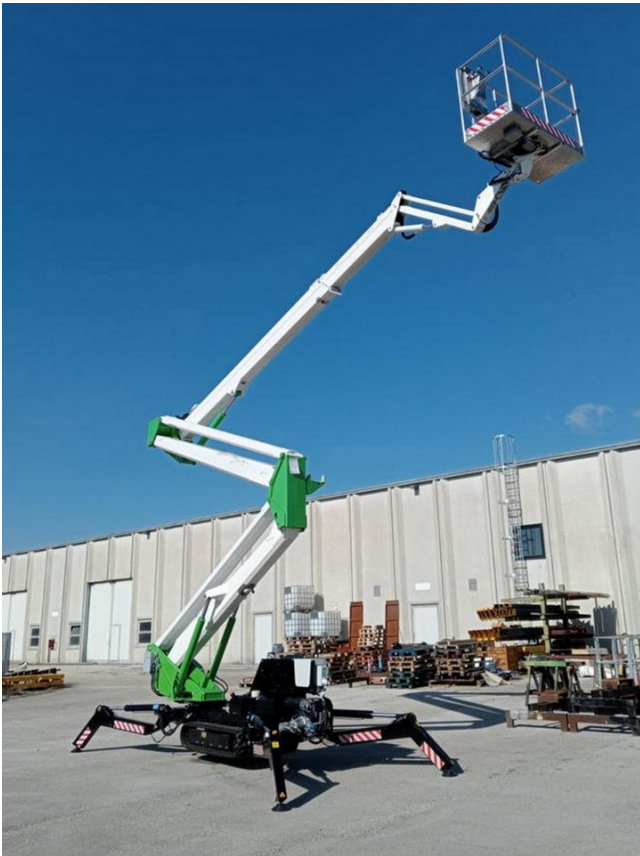

OMECS SPA

ARTICULATED BOOM COMET LEOPARD25

Price: € 77,500 ex-VAT

Contact details for Dealer

Branch: Italy, Via Trionfale, 12526,
00135 Roma, Italia
Contact: Gianluca Leo

Stock Number: MAC34568023

Machine Location: Roma, Italy

Machine Specifications

Product Brand: COMET Product Reference Number: 9545 Year of Manufacture: 2024 Model: LEOPARD25 - PIATTAFORMA CON BRACCIO ARTICOLATO E CESTO IN ALLUMINIO CON JIB SU CINGOLI (SPIDER LIFT) Working Height: 25 M Maximum Lateral Reach: Up to 12 M Maximum Load Capacity: 250 KG Number of Hydraulic Stabilizers: 4 Control Type: Electro-Hydraulic Basket Material: Fiberglass Accessory Engine Type: Gasoline (HONDA HP 20) Features: Automatic Stabilization via Remote Control Additional Features: Radio Remote Control, Remote Diagnostic