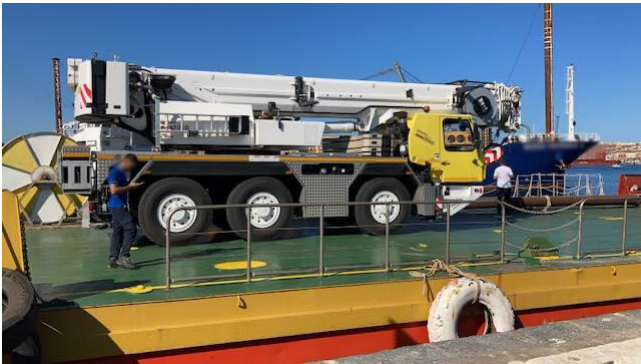

## ALL TERRAIN CRANE GROVE GMK 3060

**Price: Price on application ex-VAT**

### Contact details for Dealer

Branch: United Kingdom, OMNIA  
MACHINERY LTD FIRST  
FLOOR UNIT 18, 3 HIGH  
FORCE ROAD,  
RIVERSIDE PARK  
MIDDLESBROUGH, TS2  
1RH

Contact: Omnia Machinery

**Stock Number: MAC1654736**

**Machine Location: Middlesbrough, United Kingdom**

### Machine Specifications

Upper Hours: 4,396 Lower Hours: 1,219 Mileage: 10,215kms Drive: 3 Axle Tyres: 385/95 R25 Engine:  
Cummins Main boom: 43m Jib: 15m Winch: Single Hookblocks: Single and 3 Sheave Counterweight: 13.6t  
Brand: GROVE Reference number: 7500 Year of manufacture: 2018