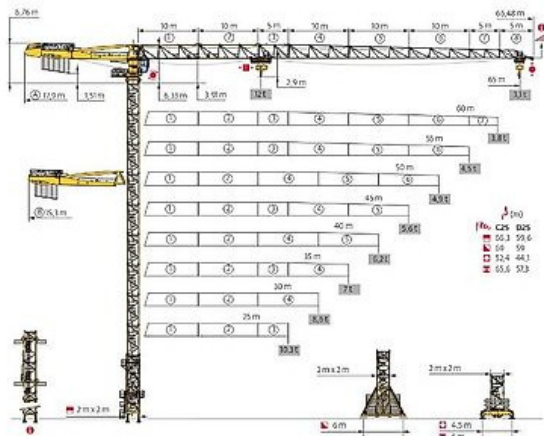

## TOWER CRANE POTAIN MDT 269 J 12

Price: € 356,400 ex-VAT

MDT 269 J12

CE EN 14439 C25-D25

Stock Number: MAC1655101

Machine Location: Bad Waldsee, Germany

### Machine Specifications

Brand: POTAIN Model: Turmdrehkran MDT 269 J 12 Year of Manufacture: 2021 Outreach: 65 m Load Capacity: 2.800 kg, max. 12.000 kg Hook Height: 32,50 m (3x KM649E L=10,0m) Base Cross: Fundamentkreuz ZD463 4,50 m X 4, 50 m including 55 to. Ballast Hoist: 75 HPL 30 (High Performance Lifting) Heating for Hoist Motor Slewing Gear: RVF 162 Optima + Trolley Gear: 6 DVF 4 Optima