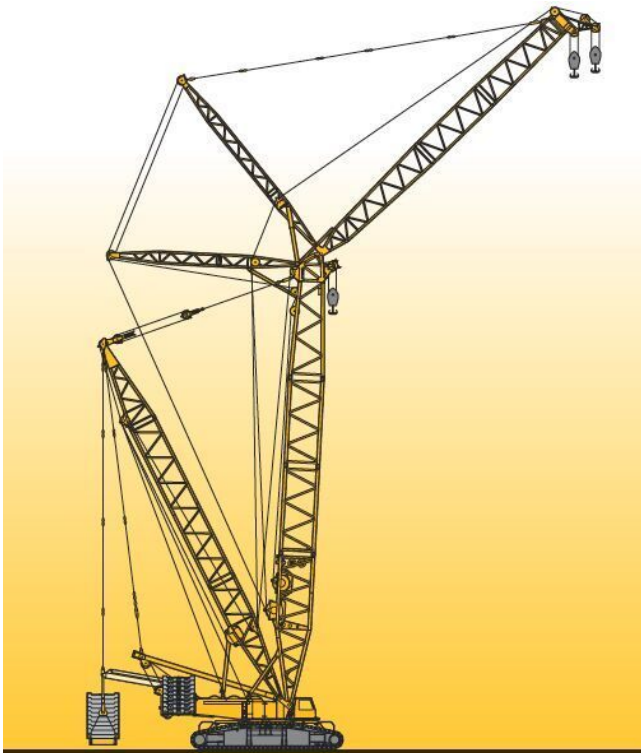

## CRAWLER CRANE LIEBHERR LR1750

Price: € 2,631,200 ex-VAT

### Contact details for Dealer

Branch: Latvia, 181 Vienibas gatveRiga, LV-1058Latvia  
Contact: Alvis Lecis

**Stock Number: MAC1654853**

**Machine Location: Latvia**

### Machine Specifications

Product: Liebherr LR 1750 Year: 2012 Hours: 7,258 h SDWB 91 + 84 m SL7DHS 147 + 6 m runner  
Hookblocks: 600 t; 50 t Max load capacity: 750 tons High lifting height Impressive reach Suitable for various construction projects Brand: LIEBHERR Color: yellow