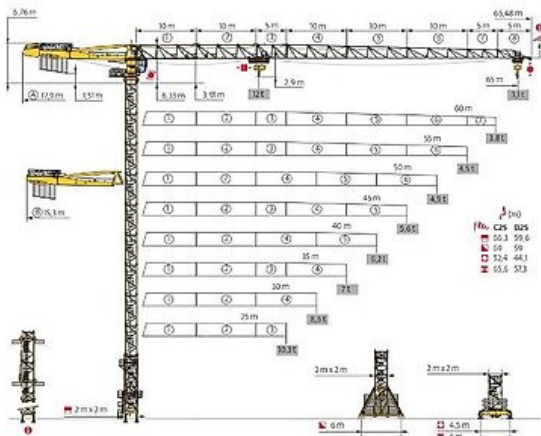

## TOWER CRANE POTAIN MDT 269 J 12

Price: € 356,400 ex-VAT

MDT 269 J12

CE EN 14439 C25-D25

### Contact details for Dealer

Branch:

Germany, Stahlstraße 9,  
88339 Bad Waldsee,  
Germany

Contact:

Stock Number: MAC1655101

Machine Location: Bad Waldsee, Germany

### Machine Specifications

Brand: POTAIN Model: Turmdrehkran MDT 269 J 12 Year of Manufacture: 2021 Outreach: 65 m Load Capacity: 2.800 kg, max. 12.000 kg Hook Height: 32,50 m (3x KM649E L=10,0m) Base Cross: Fundamentkreuz ZD463 4,50 m X 4, 50 m including 55 to. Ballast Hoist: 75 HPL 30 (High Performance Lifting) Heating for Hoist Motor Slewing Gear: RVF 162 Optima + Trolley Gear: 6 DVF 4 Optima