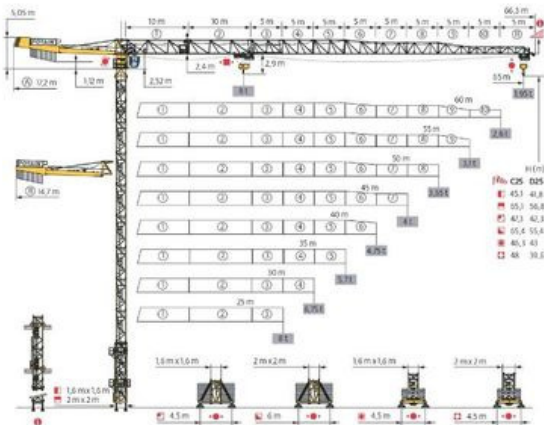

TOWER CRANE POTAIN MDT 218 A J 8

Price: € 189,200 ex-VAT

Grove Manitowoc National Crane Potain

Potain MDT 218 A J 8

Contact details for Dealer

Branch:

Germany, Stahlstraße 9 ,
88339 Bad Waldsee,
Germany

Contact:

Stock Number: MAC1655098

Machine Location: Bad Waldsee, Germany

Machine Specifications

Potain MDT 218 A J 8 Turmdrehkran Year of manufacture: 2013 Outreach: 55m - 2.900 kg, maximum 8.000 kg Jib color: red/white Hook height: 33.70m (3x 10.0m) Hoist: 33 LVF 20 Optima All drives frequency-controlled Automatic fuse SM/DM, 2-/ 4-strand Cabin -Ultra View heated Display device VISU 2 Windscreen wipers on side and front windows Sun blinds, split control panel Load signs Preparation for TopTracing Wind release at the crane base Undercar