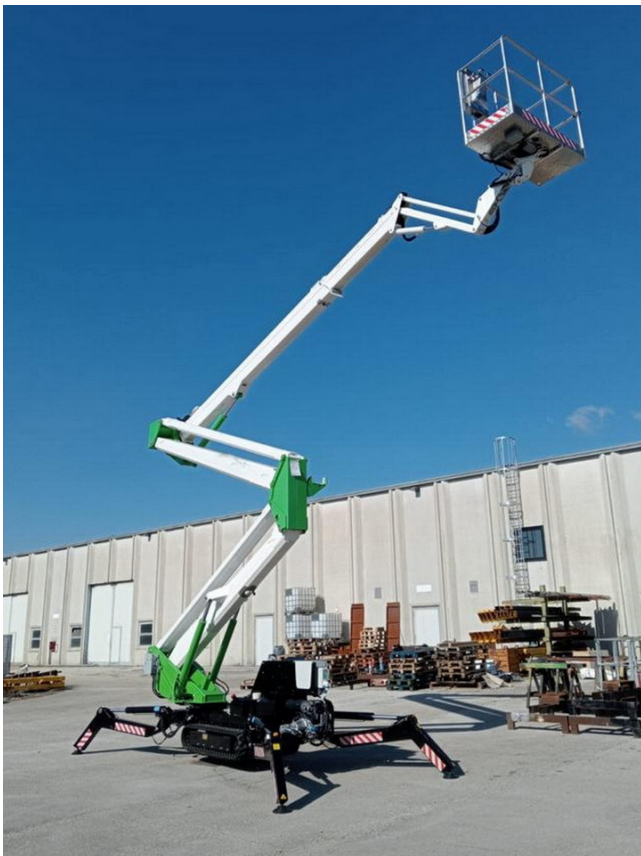

OMECS SPA

ARTICULATED BOOM COMET LEOPARD25

Price: € 77,500 ex-VAT

Contact details for Dealer

Branch: Italy, Via Trionfale, 12526,
00135 Roma, Italia
Contact: Gianluca Leo

Stock Number: MAC34568023

Machine Location: Roma, Italy

Machine Specifications

Product Brand: COMET Product Reference Number: 9545 Year of Manufacture: 2024 Model: LEOPARD25 - PIATTAFORMA CON BRACCIO ARTICOLATO E CESTO IN ALLUMINIO CON JIB SU CINGOLI (SPIDER LIFT) Working Height: 25 M Maximum Lateral Reach: Up to 12 M Maximum Load Capacity: 250 KG Number of Hydraulic Stabilizers: 4 Control Type: Electro-Hydraulic Basket Material: Fiberglass Accessory Engine Type: Gasoline (HONDA HP 20) Features: Automatic Stabilization via Remote Control Additional Features: Radio Remote Control, Remote Diagnostic