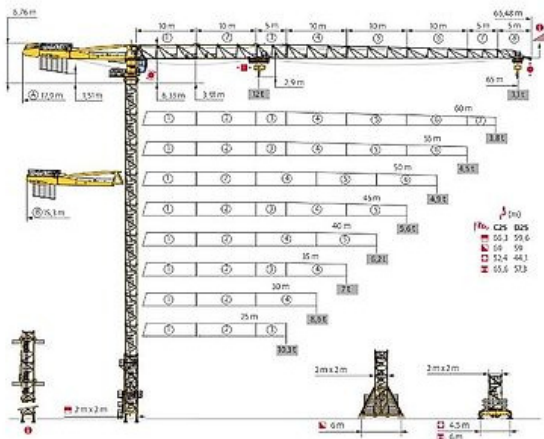

TOWER CRANE POTAIN MDT 269 J 12

Price: € 356,400 ex-VAT

MDT 269 J12

CE EN 14439 C25-D25

Contact details for Dealer

Branch:

Germany, Stahlstraße 9,
88339 Bad Waldsee,
Germany

Contact:

Stock Number: MAC1655101

Machine Location: Bad Waldsee, Germany

Machine Specifications

Brand: POTAIN Model: Turmdrehkran MDT 269 J 12 Year of Manufacture: 2021 Outreach: 65 m Load Capacity: 2.800 kg, max. 12.000 kg Hook Height: 32,50 m (3x KM649E L=10,0m) Base Cross: Fundamentkreuz ZD463 4,50 m X 4, 50 m including 55 to. Ballast Hoist: 75 HPL 30 (High Performance Lifting) Heating for Hoist Motor Slewing Gear: RVF 162 Optima + Trolley Gear: 6 DVF 4 Optima