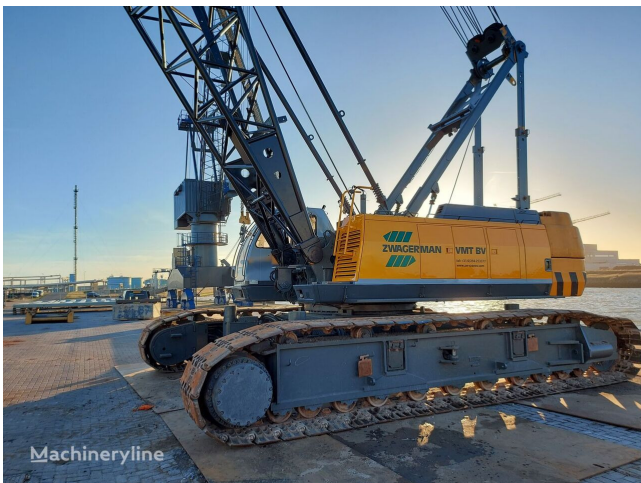

# **CRAWLER CRANE SUMITOMO SC 1000 PAX S2**

**Price: Price on application ex-VAT**

## **Contact details for Dealer**

Branch: Netherlands, Middenweg  
81, 1394 AE Nederhorst  
den Berg, The Netherlands

Contact:

**Stock Number: MAC1655146**

**Machine Location: Nederhorst den Berg, Netherlands**

## **Machine Specifications**

Fabrication: Sumitomo Type: SC 1000 PAX S2 Build Year: 2000 Engine: Mitsubishi Engine Type: 6 D 22  
CT Max. Tonnage: 100 Ton Boom Length: 42.7 Metre Safety: Kruger Safety Type: Mark 4K Undercarriage:  
Standard Origin: Japan Brand: Sumitomo Reference Number: ZW.303 Year of Manufacture: 2000