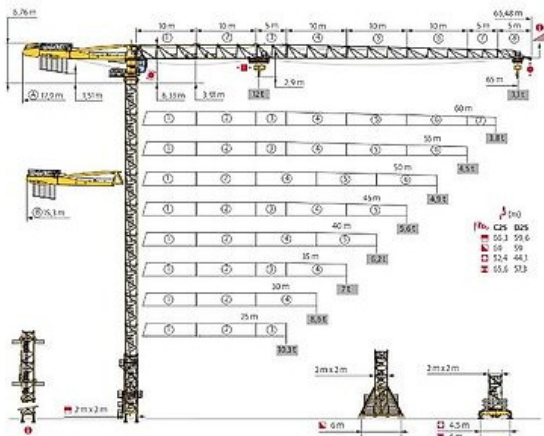

TOWER CRANE POTAIN MDT 269 J 12

Price: € 356,400 ex-VAT

MDT 269 J12

CE EN 14439 C25-D25

Contact details for Dealer

Branch:

Germany, Stahlstraße 9,
88339 Bad Waldsee,
Germany

Contact:

Stock Number: MAC1655101

Machine Location: Bad Waldsee, Germany

Machine Specifications

Brand: POTAIN Model: Turmdrehkran MDT 269 J 12 Year of Manufacture: 2021 Outreach: 65 m Load Capacity: 2.800 kg, max. 12.000 kg Hook Height: 32,50 m (3x KM649E L=10,0m) Base Cross: Fundamentkreuz ZD463 4,50 m X 4, 50 m including 55 to. Ballast Hoist: 75 HPL 30 (High Performance Lifting) Heating for Hoist Motor Slewing Gear: RVF 162 Optima + Trolley Gear: 6 DVF 4 Optima