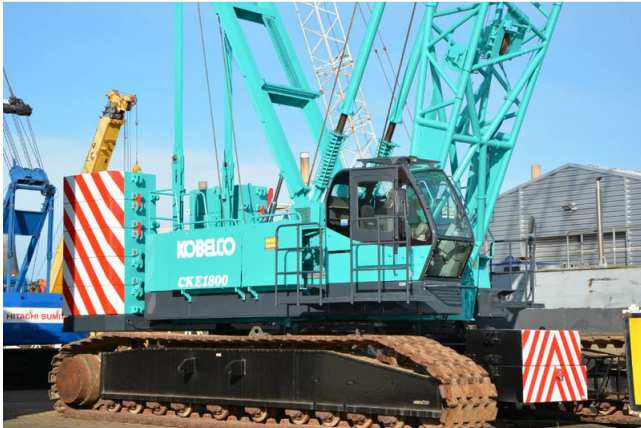

# **CRAWLER CRANE KOBELCO CKE 1800-1 F**

**Price: Price on application ex-VAT**

## **Machine Specifications**

Product: Kobelco CKE1800-1F Year of Manufacture: 2007 Operating Hours: 18000 Additional Options and Accessories: Hook blocks Main Boom Length: 76 meters Fly Jib Length: 30 meters Equipped with: Jibball, 70 tons hookblock & 160 tons hookblock Feature: Lifting computer Field of Application: Construction Mast Length: 7.600 cm Technical Condition: Very good Visual Appearance: Very good EPA Marked: Yes Delivery Terms: EXW Net Weight: 171000 kg Condition: Excellent