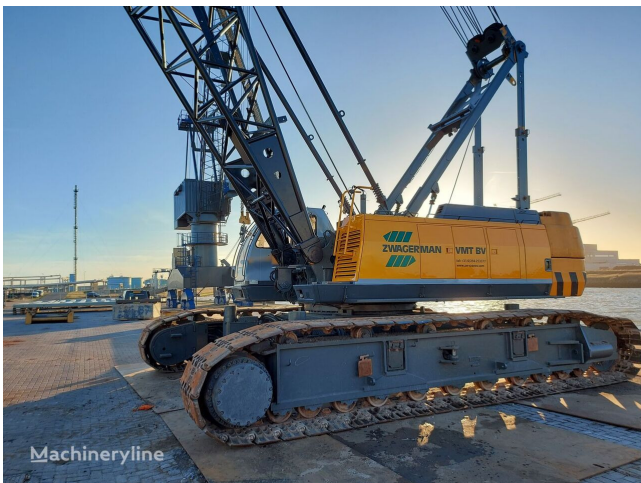

CRAWLER CRANE SUMITOMO SC 1000 PAX S2

Price: Price on application ex-VAT

Contact details for Dealer

Branch: Netherlands, Middenweg
81, 1394 AE Nederhorst
den Berg, The Netherlands

Contact:

Stock Number: MAC1655146

Machine Location: Nederhorst den Berg, Netherlands

Machine Specifications

Fabrication: Sumitomo Type: SC 1000 PAX S2 Build Year: 2000 Engine: Mitsubishi Engine Type: 6 D 22
CT Max. Tonnage: 100 Ton Boom Length: 42.7 Metre Safety: Kruger Safety Type: Mark 4K Undercarriage:
Standard Origin: Japan Brand: Sumitomo Reference Number: ZW.303 Year of Manufacture: 2000