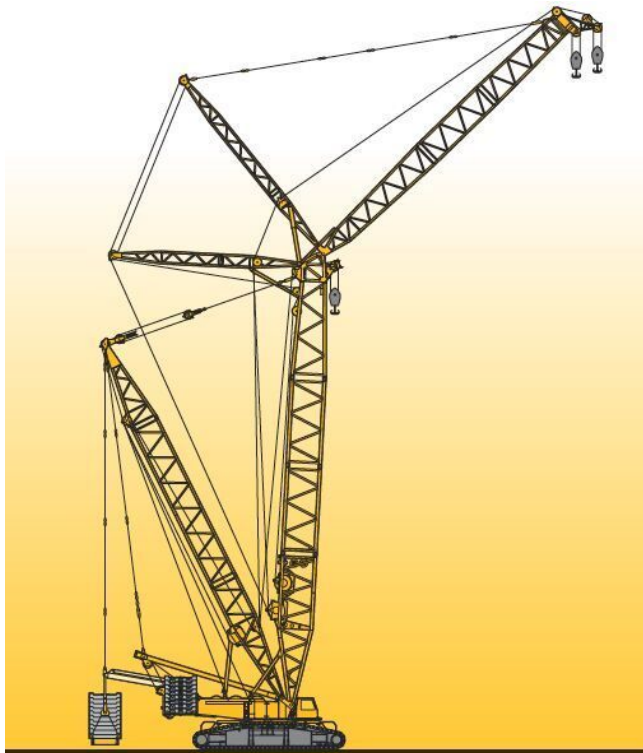

CRAWLER CRANE LIEBHERR LR1750

Price: € 2,631,200 ex-VAT

Contact details for Dealer

Branch: Latvia, 181 Vienibas gatveRiga, LV-1058Latvia
Contact: Alvis Lecis

Stock Number: MAC1654853

Machine Location: Latvia

Machine Specifications

Product: Liebherr LR 1750 Year: 2012 Hours: 7,258 h SDWB 91 + 84 m SL7DHS 147 + 6 m runner
Hookblocks: 600 t; 50 t Max load capacity: 750 tons High lifting height Impressive reach Suitable for various construction projects Brand: LIEBHERR Color: yellow