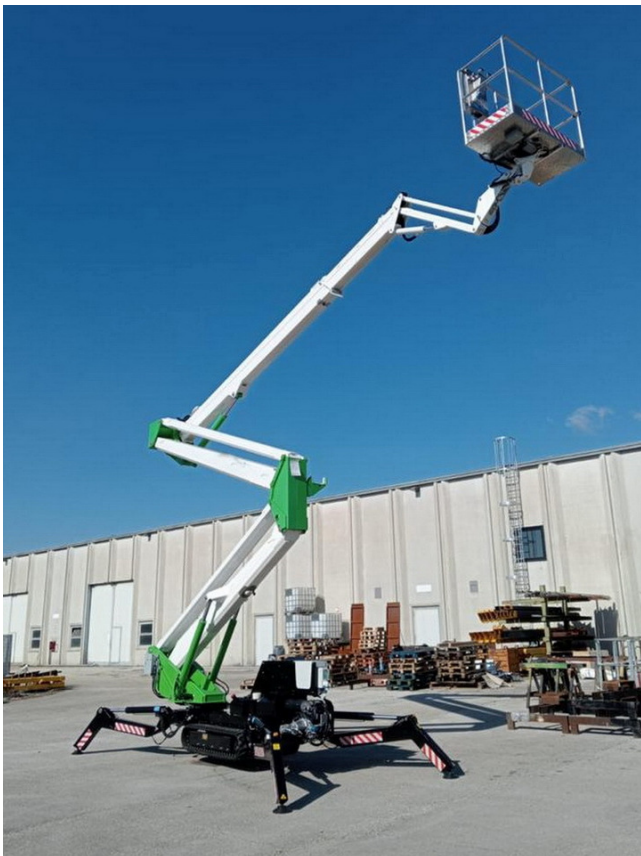

OMECA SPA

ARTICULATED BOOM COMET LEOPARD25

Price: € 77,500 ex-VAT

Contact details for Dealer

Branch: Italy, Via Trionfale, 12526,
00135 Roma, Italia
Contact: Gianluca Leo

Stock Number: MAC34568023

Machine Location: Roma, Italy

Machine Specifications

Product Brand: COMET Product Reference Number: 9545 Year of Manufacture: 2024 Model: LEOPARD25 - PIATTAFORMA CON BRACCIO ARTICOLATO E CESTO IN ALLUMINIO CON JIB SU CINGOLI (SPIDER LIFT) Working Height: 25 M Maximum Lateral Reach: Up to 12 M Maximum Load Capacity: 250 KG Number of Hydraulic Stabilizers: 4 Control Type: Electro-Hydraulic Basket Material: Fiberglass Accessory Engine Type: Gasoline (HONDA HP 20) Features: Automatic Stabilization via Remote Control Additional Features: Radio Remote Control, Remote Diagnostic