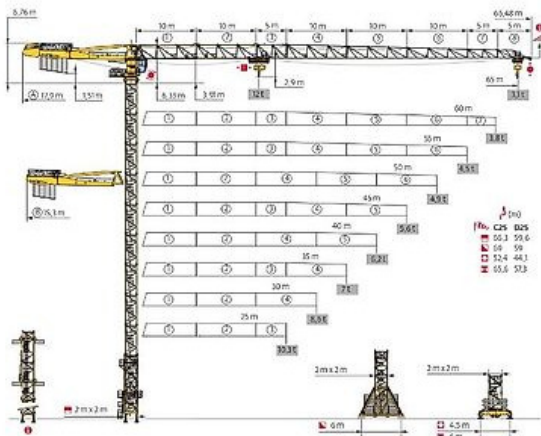

## TOWER CRANE POTAIN MDT 269 J 12

Price: € 356,400 ex-VAT

MDT 269 J12

CE EN 14439 C25-D25

### Contact details for Dealer

Branch:

Germany, Stahlstraße 9 ,  
88339 Bad Waldsee,  
Germany

Contact:

Stock Number: MAC1655101

Machine Location: Bad Waldsee, Germany

### Machine Specifications

Brand: POTAIN Model: Turmdrehkran MDT 269 J 12 Year of Manufacture: 2021 Outreach: 65 m Load Capacity: 2.800 kg, max. 12.000 kg Hook Height: 32,50 m (3x KM649E L=10,0m) Base Cross: Fundamentkreuz ZD463 4,50 m X 4, 50 m including 55 to. Ballast Hoist: 75 HPL 30 (High Performance Lifting) Heating for Hoist Motor Slewing Gear: RVF 162 Optima + Trolley Gear: 6 DVF 4 Optima