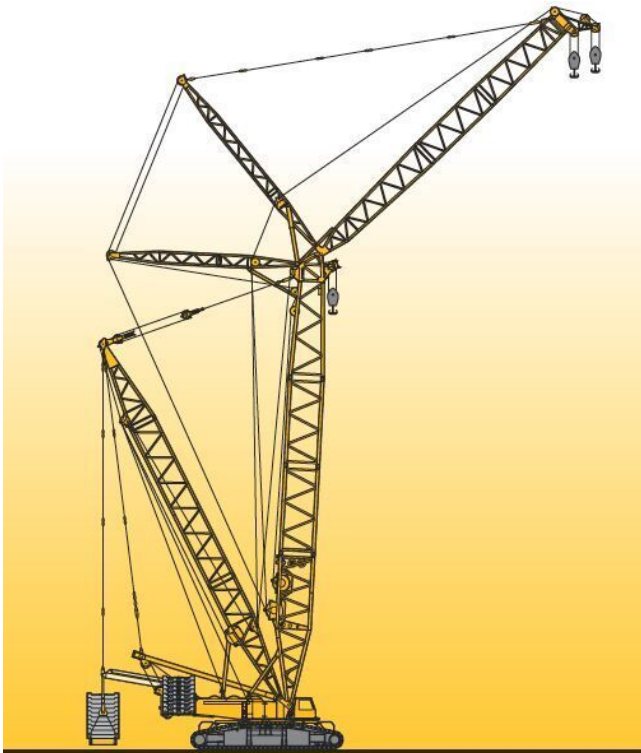

CRAWLER CRANE LIEBHERR LR1750

Price: € 2,631,200 ex-VAT

Contact details for Dealer

Branch: Latvia, 181 Vienibas gatveRiga, LV-1058Latvia
Contact: Alvis Lecis

Stock Number: MAC1654853

Machine Location: Latvia

Machine Specifications

Product: Liebherr LR 1750 Year: 2012 Hours: 7,258 h SDWB 91 + 84 m SL7DHS 147 + 6 m runner
Hookblocks: 600 t; 50 t Max load capacity: 750 tons High lifting height Impressive reach Suitable for various construction projects Brand: LIEBHERR Color: yellow