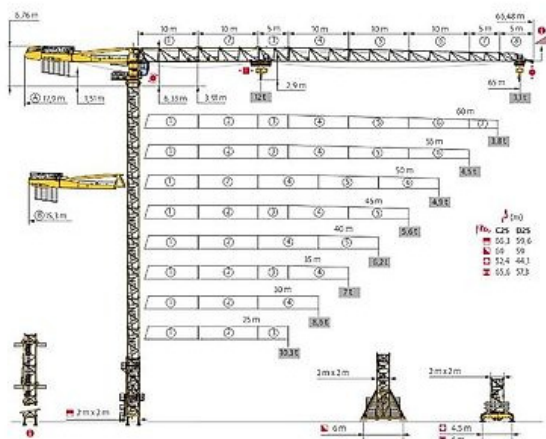

## TOWER CRANE POTAIN MDT 269 J 12

Price: € 356,400 ex-VAT

MDT 269 J12

CE EN 14439 C25-D25

### Contact details for Dealer

Branch:

Germany, Stahlstraße 9,  
88339 Bad Waldsee,  
Germany

Contact:

Stock Number: MAC1655101

Machine Location: Bad Waldsee, Germany

### Machine Specifications

Brand: POTAIN Model: Turmdrehkran MDT 269 J 12 Year of Manufacture: 2021 Outreach: 65 m Load Capacity: 2.800 kg, max. 12.000 kg Hook Height: 32,50 m (3x KM649E L=10,0m) Base Cross: Fundamentkreuz ZD463 4,50 m X 4, 50 m including 55 to. Ballast Hoist: 75 HPL 30 (High Performance Lifting) Heating for Hoist Motor Slewing Gear: RVF 162 Optima + Trolley Gear: 6 DVF 4 Optima