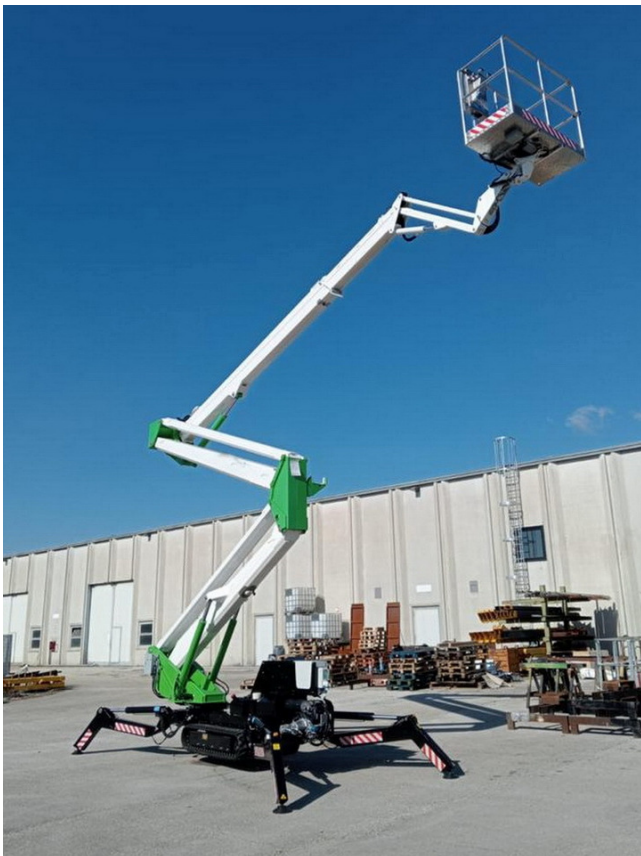

OMECO SPA

ARTICULATED BOOM COMET LEOPARD25

Price: € 77,500 ex-VAT

Contact details for Dealer

Branch: Italy, Via Trionfale, 12526,
00135 Roma, Italia
Contact: Gianluca Leo

Stock Number: MAC34568023

Machine Location: Roma, Italy

Machine Specifications

Product Brand: COMET Product Reference Number: 9545 Year of Manufacture: 2024 Model: LEOPARD25 - PIATTAFORMA CON BRACCIO ARTICOLATO E CESTO IN ALLUMINIO CON JIB SU CINGOLI (SPIDER LIFT) Working Height: 25 M Maximum Lateral Reach: Up to 12 M Maximum Load Capacity: 250 KG Number of Hydraulic Stabilizers: 4 Control Type: Electro-Hydraulic Basket Material: Fiberglass Accessory Engine Type: Gasoline (HONDA HP 20) Features: Automatic Stabilization via Remote Control Additional Features: Radio Remote Control, Remote Diagnostic