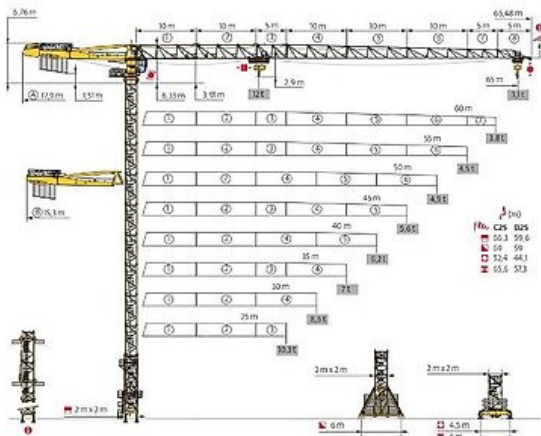

## TOWER CRANE POTAIN MDT 269 J 12

Price: € 356,400 ex-VAT

MDT 269 J12

CE EN 14439 C25-D25

Stock Number: MAC1655101

Machine Location: Bad Waldsee, Germany

### Machine Specifications

Brand: POTAIN Model: Turmdrehkran MDT 269 J 12 Year of Manufacture: 2021 Outreach: 65 m Load Capacity: 2.800 kg, max. 12.000 kg Hook Height: 32,50 m (3x KM649E L=10,0m) Base Cross: Fundamentkreuz ZD463 4,50 m X 4, 50 m including 55 to. Ballast Hoist: 75 HPL 30 (High Performance Lifting) Heating for Hoist Motor Slewing Gear: RVF 162 Optima + Trolley Gear: 6 DVF 4 Optima