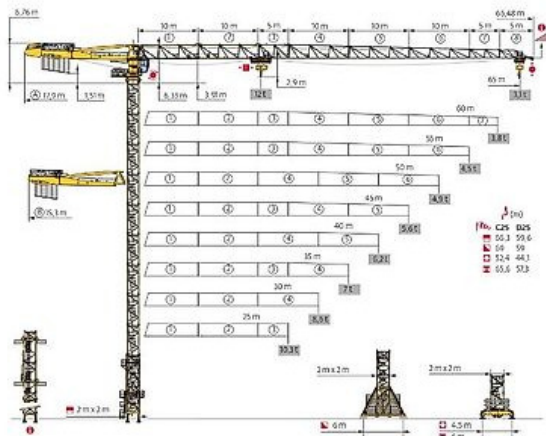

TOWER CRANE POTAIN MDT 269 J 12

Price: € 356,400 ex-VAT

MDT 269 J12

CE EN 14439 C25-D25

Stock Number: MAC1655101

Machine Location: Bad Waldsee, Germany

Machine Specifications

Brand: POTAIN Model: Turmdrehkran MDT 269 J 12 Year of Manufacture: 2021 Outreach: 65 m Load Capacity: 2.800 kg, max. 12.000 kg Hook Height: 32,50 m (3x KM649E L=10,0m) Base Cross: Fundamentkreuz ZD463 4,50 m X 4, 50 m including 55 to. Ballast Hoist: 75 HPL 30 (High Performance Lifting) Heating for Hoist Motor Slewing Gear: RVF 162 Optima + Trolley Gear: 6 DVF 4 Optima